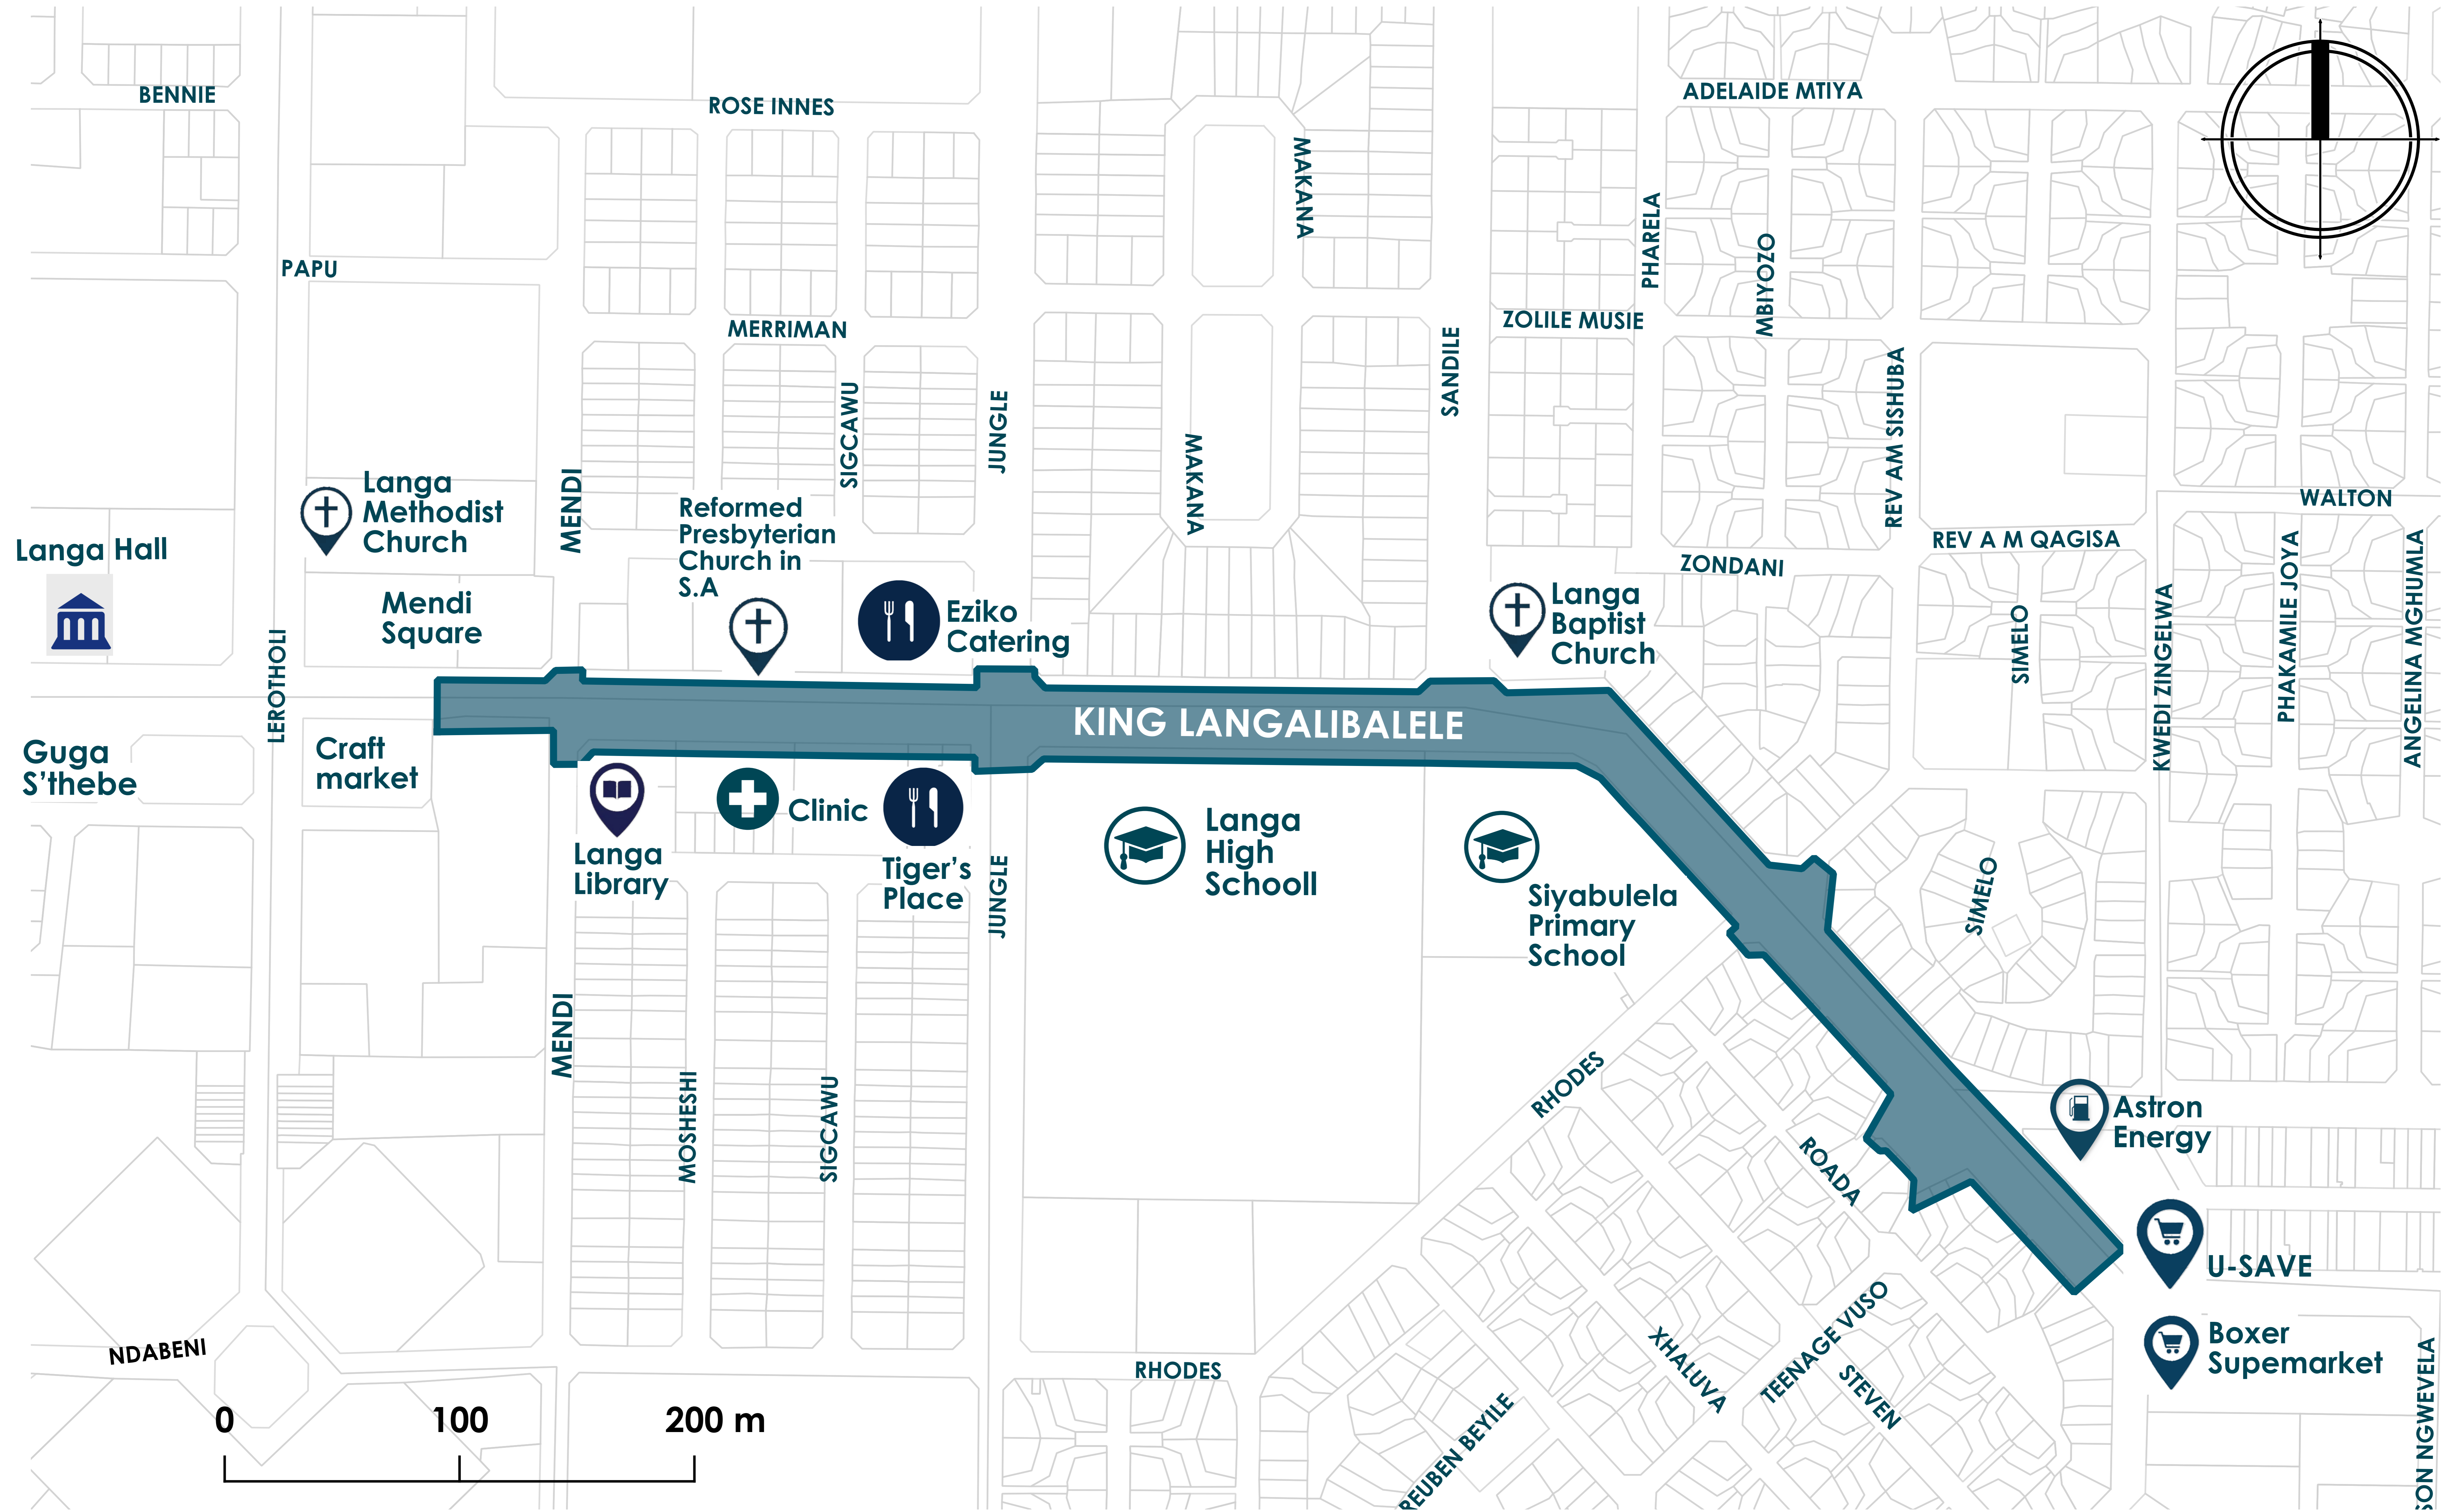

PROJECT LOCALITY

KING LANGALIBALELE DRIVE CONCEPT EXTENT

Visit www.infinityenv.co.za/public/langa to find out more or submit your inputs